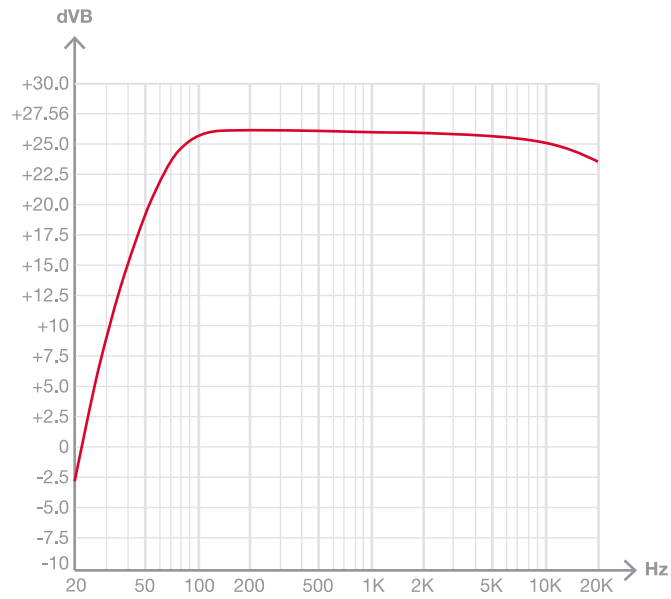

Frequency response

Block diagram

+ Info
<https://fonestar.com/PROX-120S>